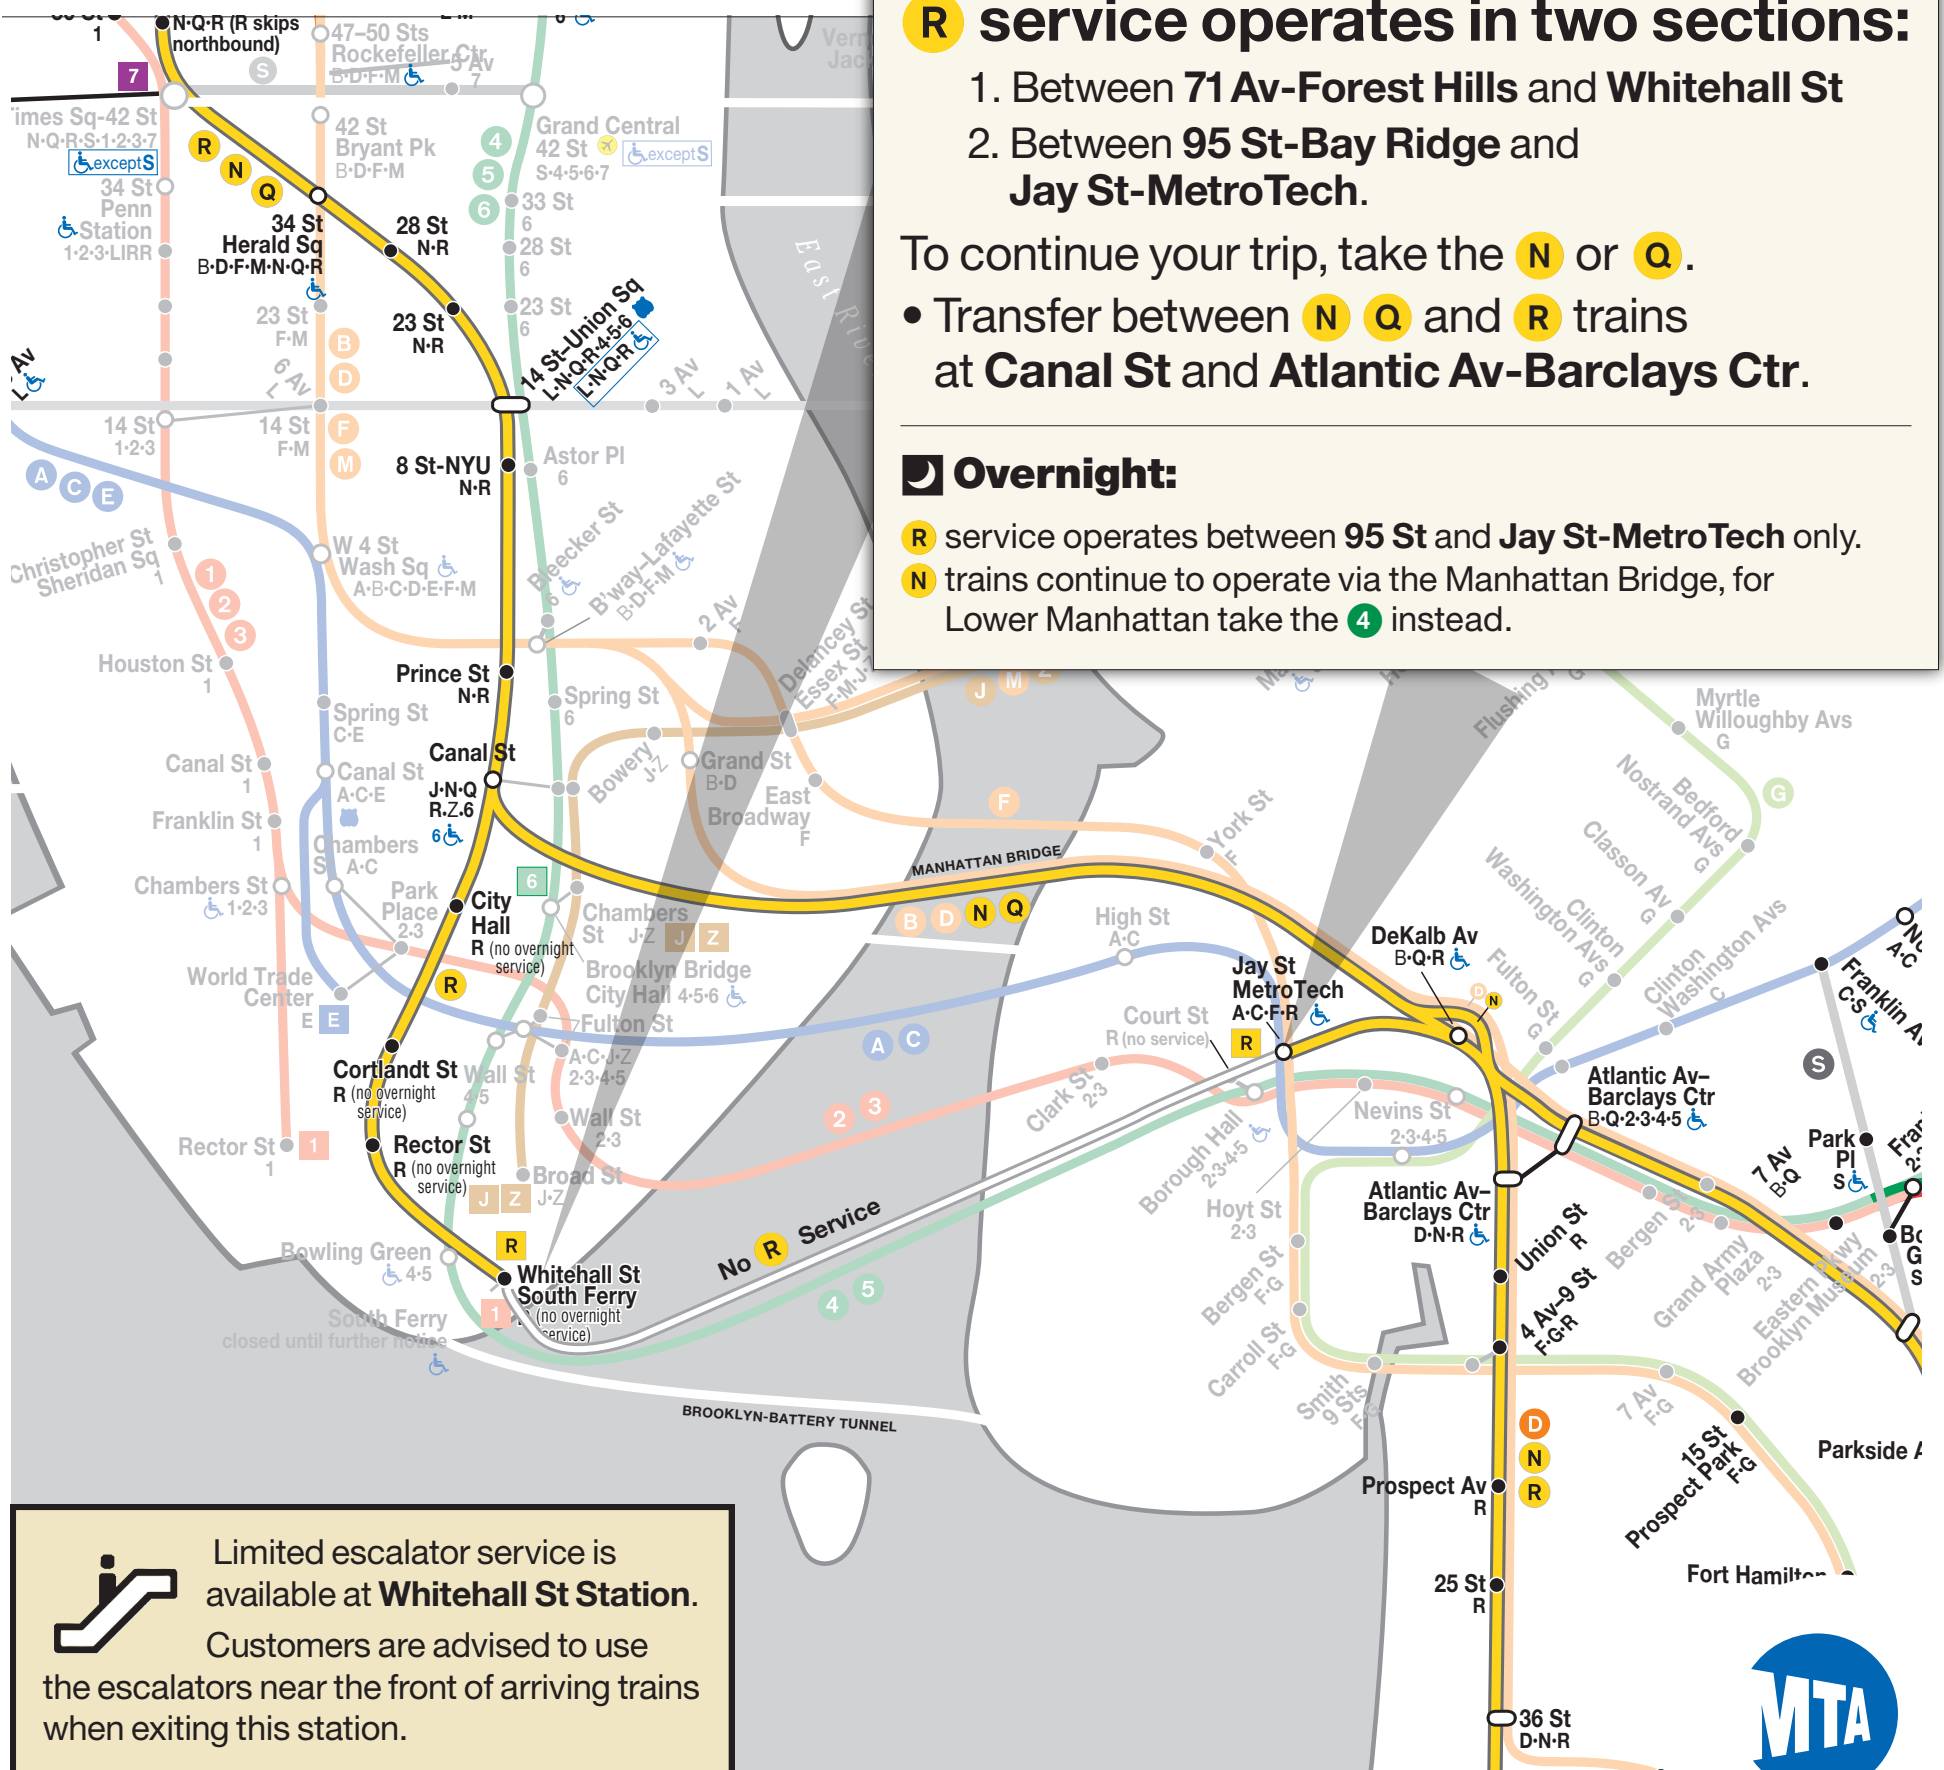

Service Restoration

**EFFECTIVE IMMEDIATELY
UNTIL FURTHER NOTICE**

R

Partial service restored *to/from Whitehall St*

No trains between Manhattan and Brooklyn

R service operates in two sections:

1. Between **71 Av-Forest Hills** and **Whitehall St**
2. Between **95 St-Bay Ridge** and **Jay St-MetroTech**.

To continue your trip, take the **N** or **Q**.

- Transfer between **N** **Q** and **R** trains at **Canal St** and **Atlantic Av-Barclays Ctr**.

Overnight:

- R** service operates between **95 St** and **Jay St-MetroTech** only.
- N** trains continue to operate via the Manhattan Bridge, for Lower Manhattan take the **4** instead.

Limited escalator service is available at **Whitehall St Station**.

Customers are advised to use the escalators near the front of arriving trains when exiting this station.

info