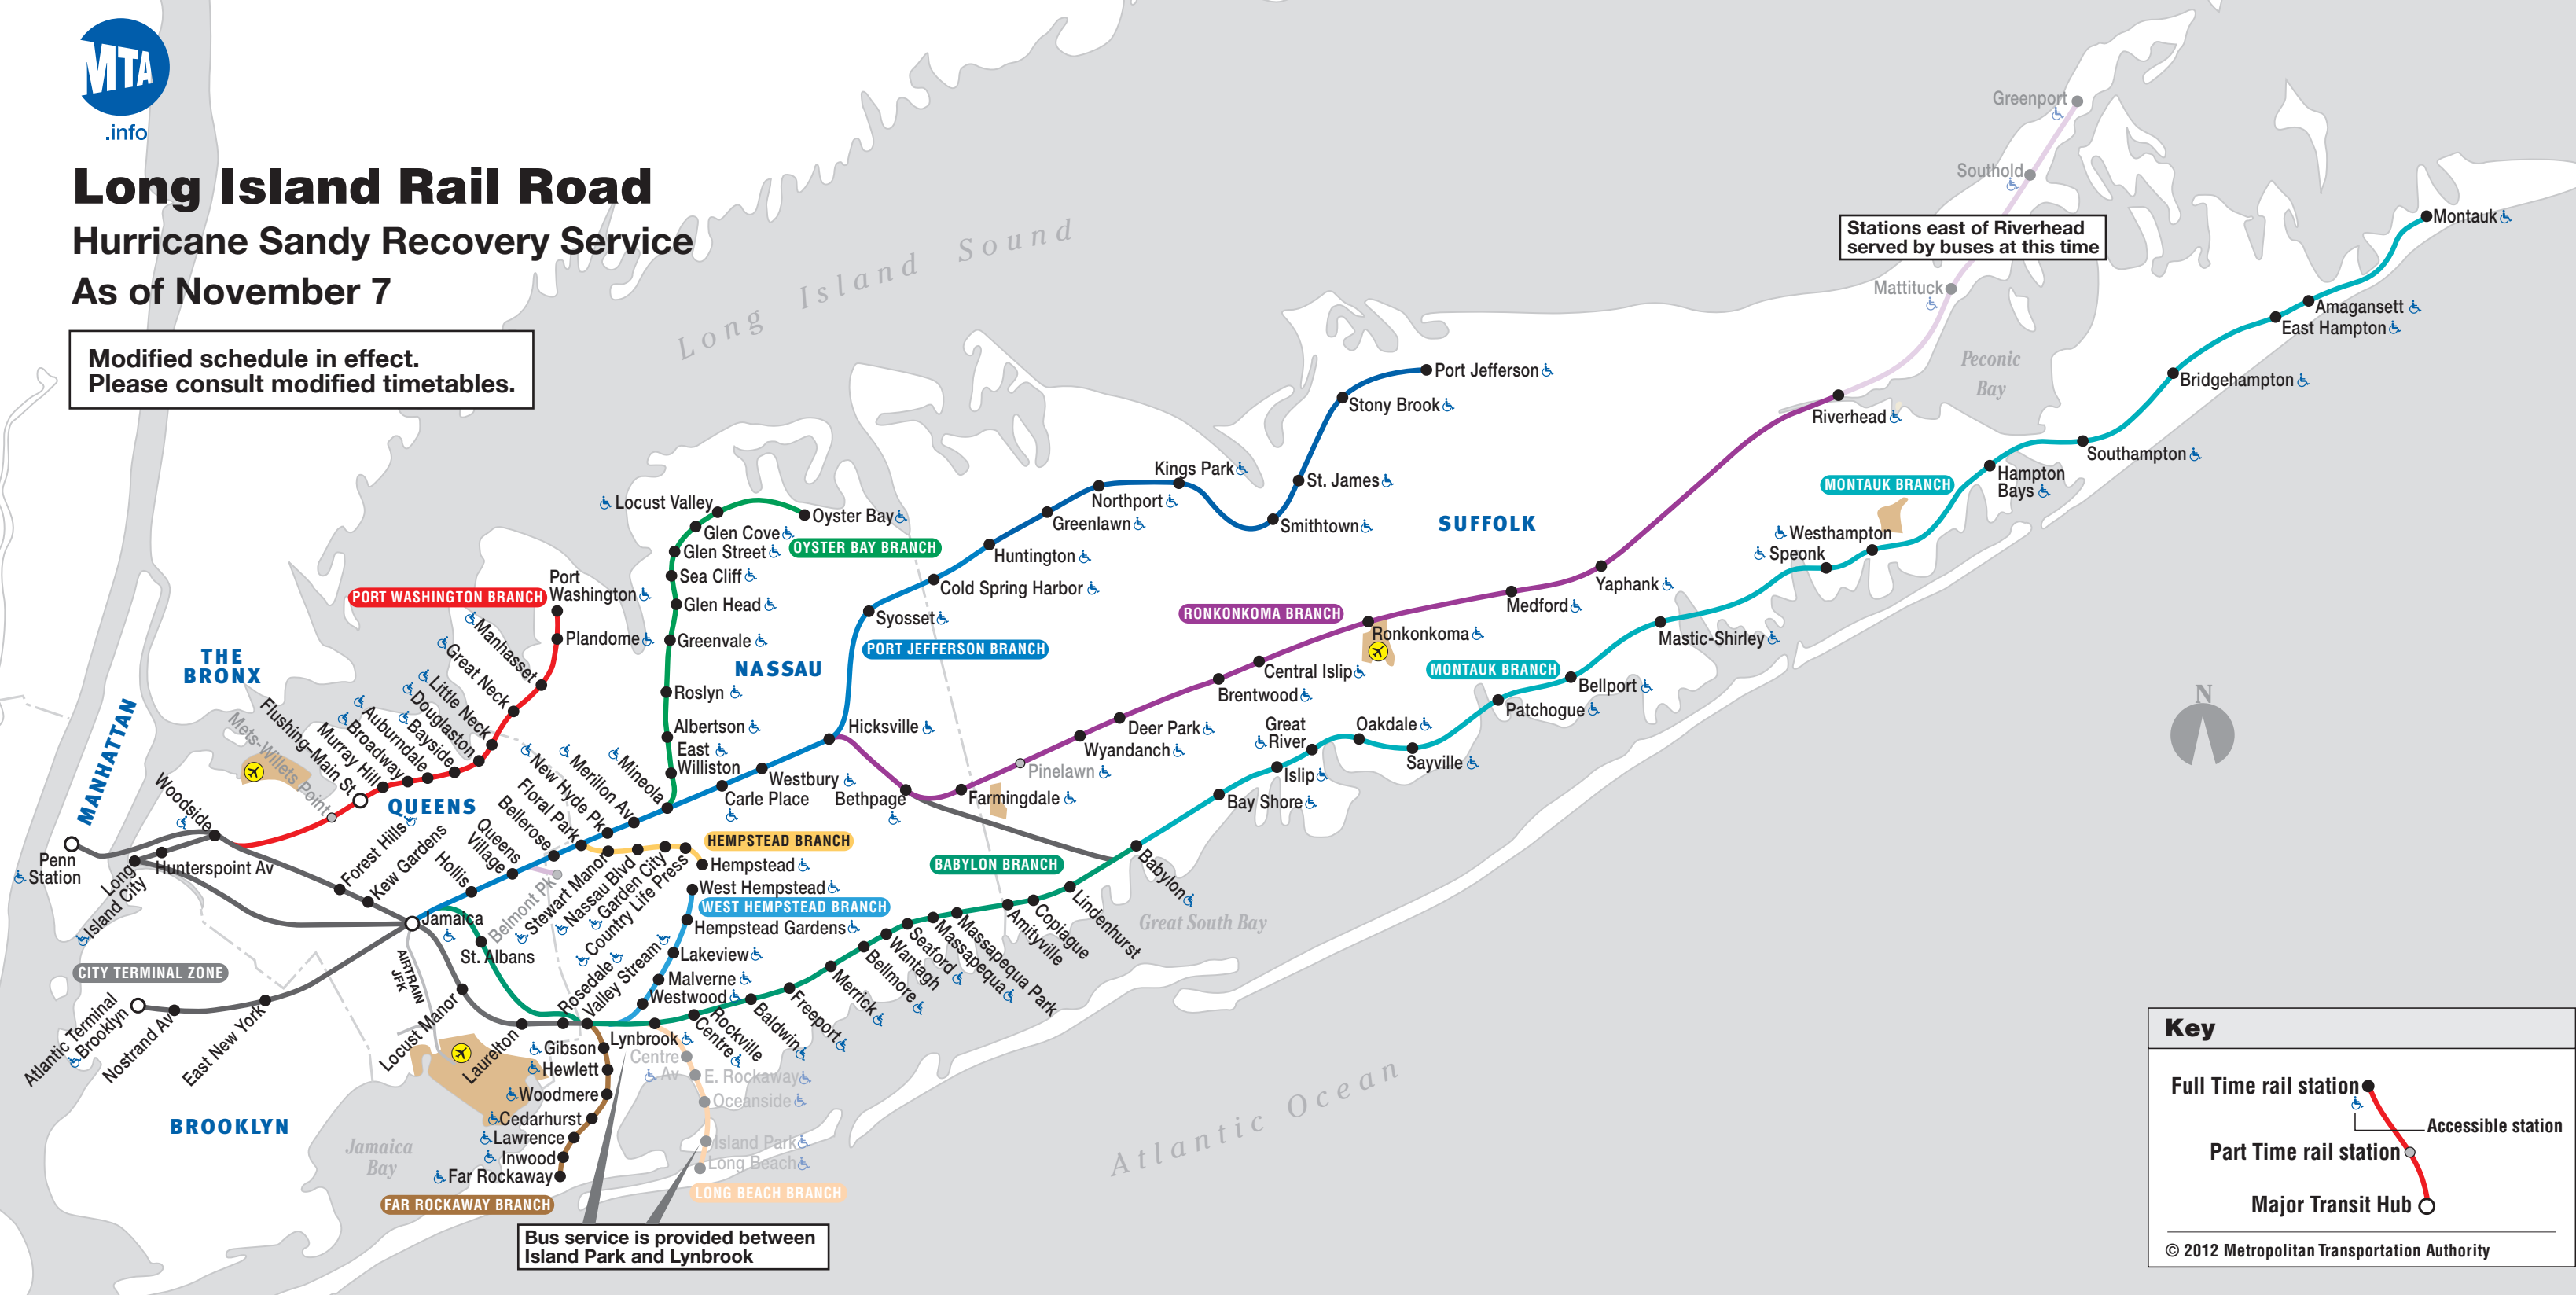

# Long Island Rail Road

## Hurricane Sandy Recovery Service

### As of November 7

Modified schedule in effect.  
Please consult modified timetables.

Stations east of Riverhead served by buses at this time

Bus service is provided between Island Park and Lynbrook

**Key**

- Full Time rail station ●
- Part Time rail station ○
- Major Transit Hub ○
- Accessible station (wheelchair icon)

© 2012 Metropolitan Transportation Authority