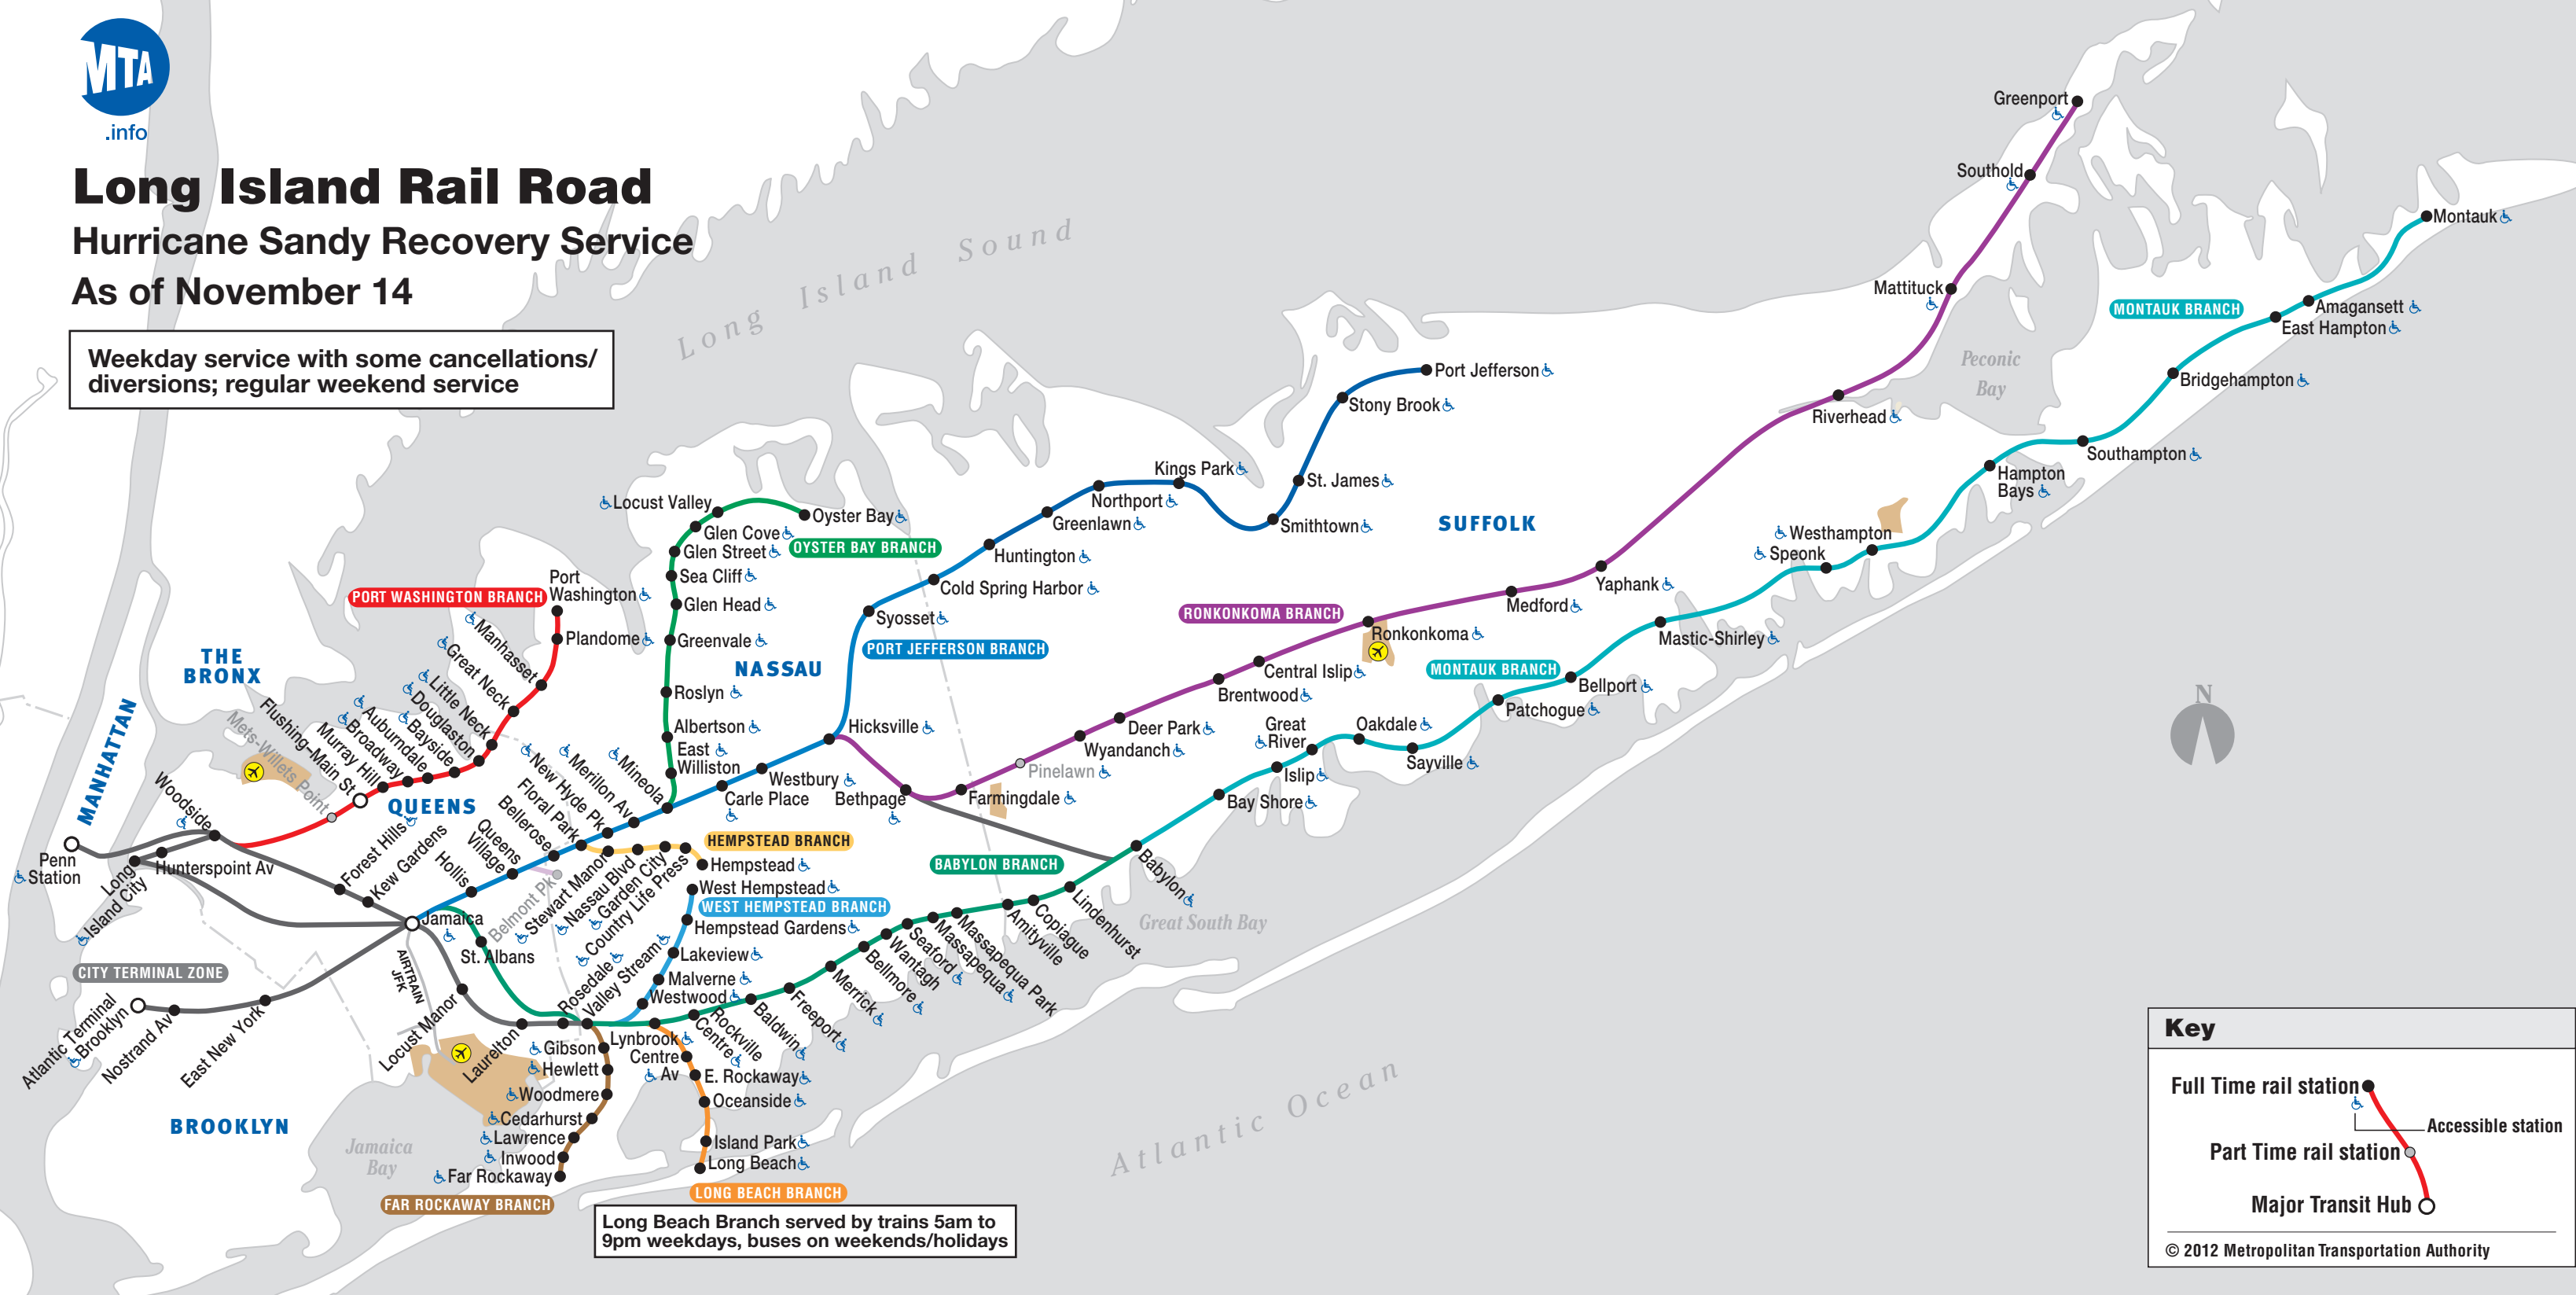

Long Island Rail Road

Hurricane Sandy Recovery Service

As of November 14

Weekday service with some cancellations/diversions; regular weekend service

Long Beach Branch served by trains 5am to 9pm weekdays, buses on weekends/holidays

Key

- Full Time rail station ●
- Part Time rail station ○
- Major Transit Hub ○
- Accessible station (wheelchair icon)

© 2012 Metropolitan Transportation Authority