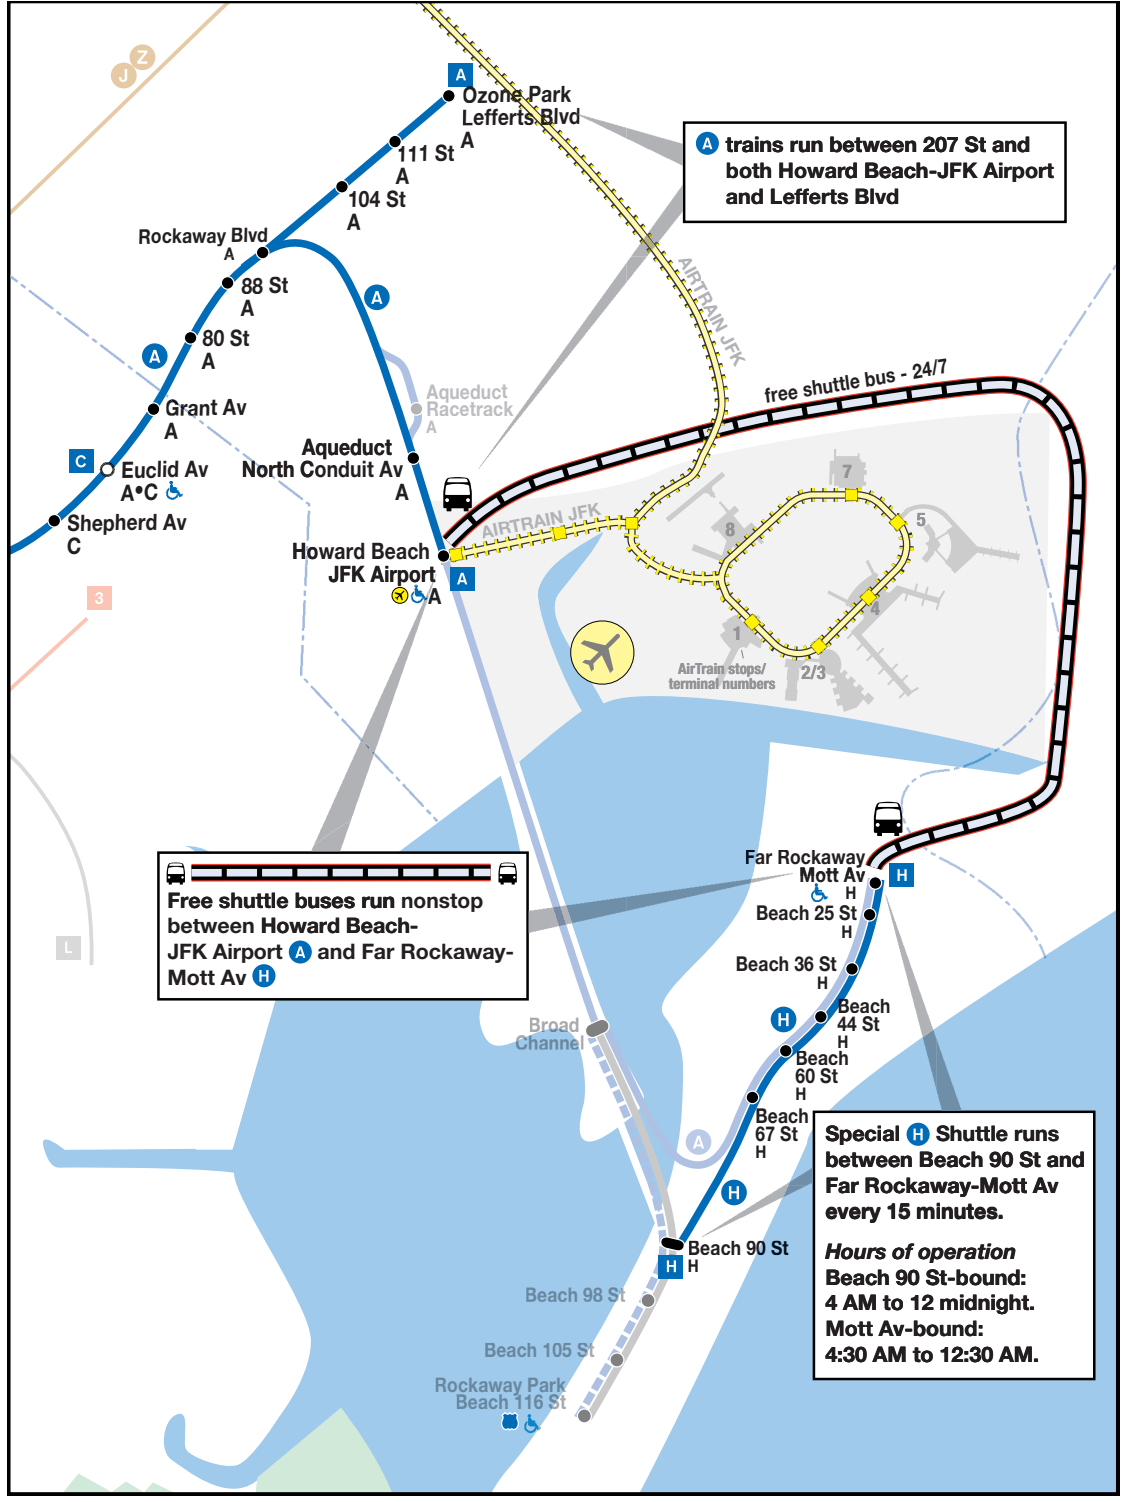

**UPDATE**  
AS OF NOV 20

# Service Restoration

**EFFECTIVE: 4 AM, TUESDAY, NOVEMBER 20, 2012  
UNTIL FURTHER NOTICE**

## New **FREE** Special **H** Shuttle Train operates between Far Rockaway-Mott Av and Beach 90 St

**Hours of Operation:** From Far Rockaway-Mott Av to Beach 90 St: 4 AM to 12 midnight  
From Beach 90 St to Far Rockaway-Mott Av: 4:30 AM to 12:30 AM

**Free shuttle buses continue to operate *Non-stop* between Howard Beach **A** and Far Rockaway-Mott Av **H****

**Service operates between 207 St and both Howard Beach-JFK Airport and Lefferts Blvd**